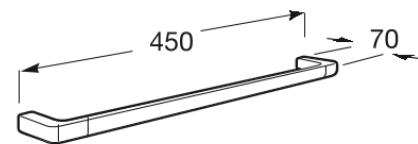

TEMPO

Towel rail

DIMENSIONS

Length 450 mm
Width 70 mm

COLOURS AND FINISHES

22 Titanium black

PRICE (VAT INCLUDED)

£192.01

TECHNICAL DRAWINGS

**FEATURES**

- Fixing kit: Included
- Installation type: Wall-mounted
- Material: Metal
- Shape: Straight
- Suitable for: Basin

BOUGHT TOGETHER FREQUENTLY

Water-resistant
countertop for basin